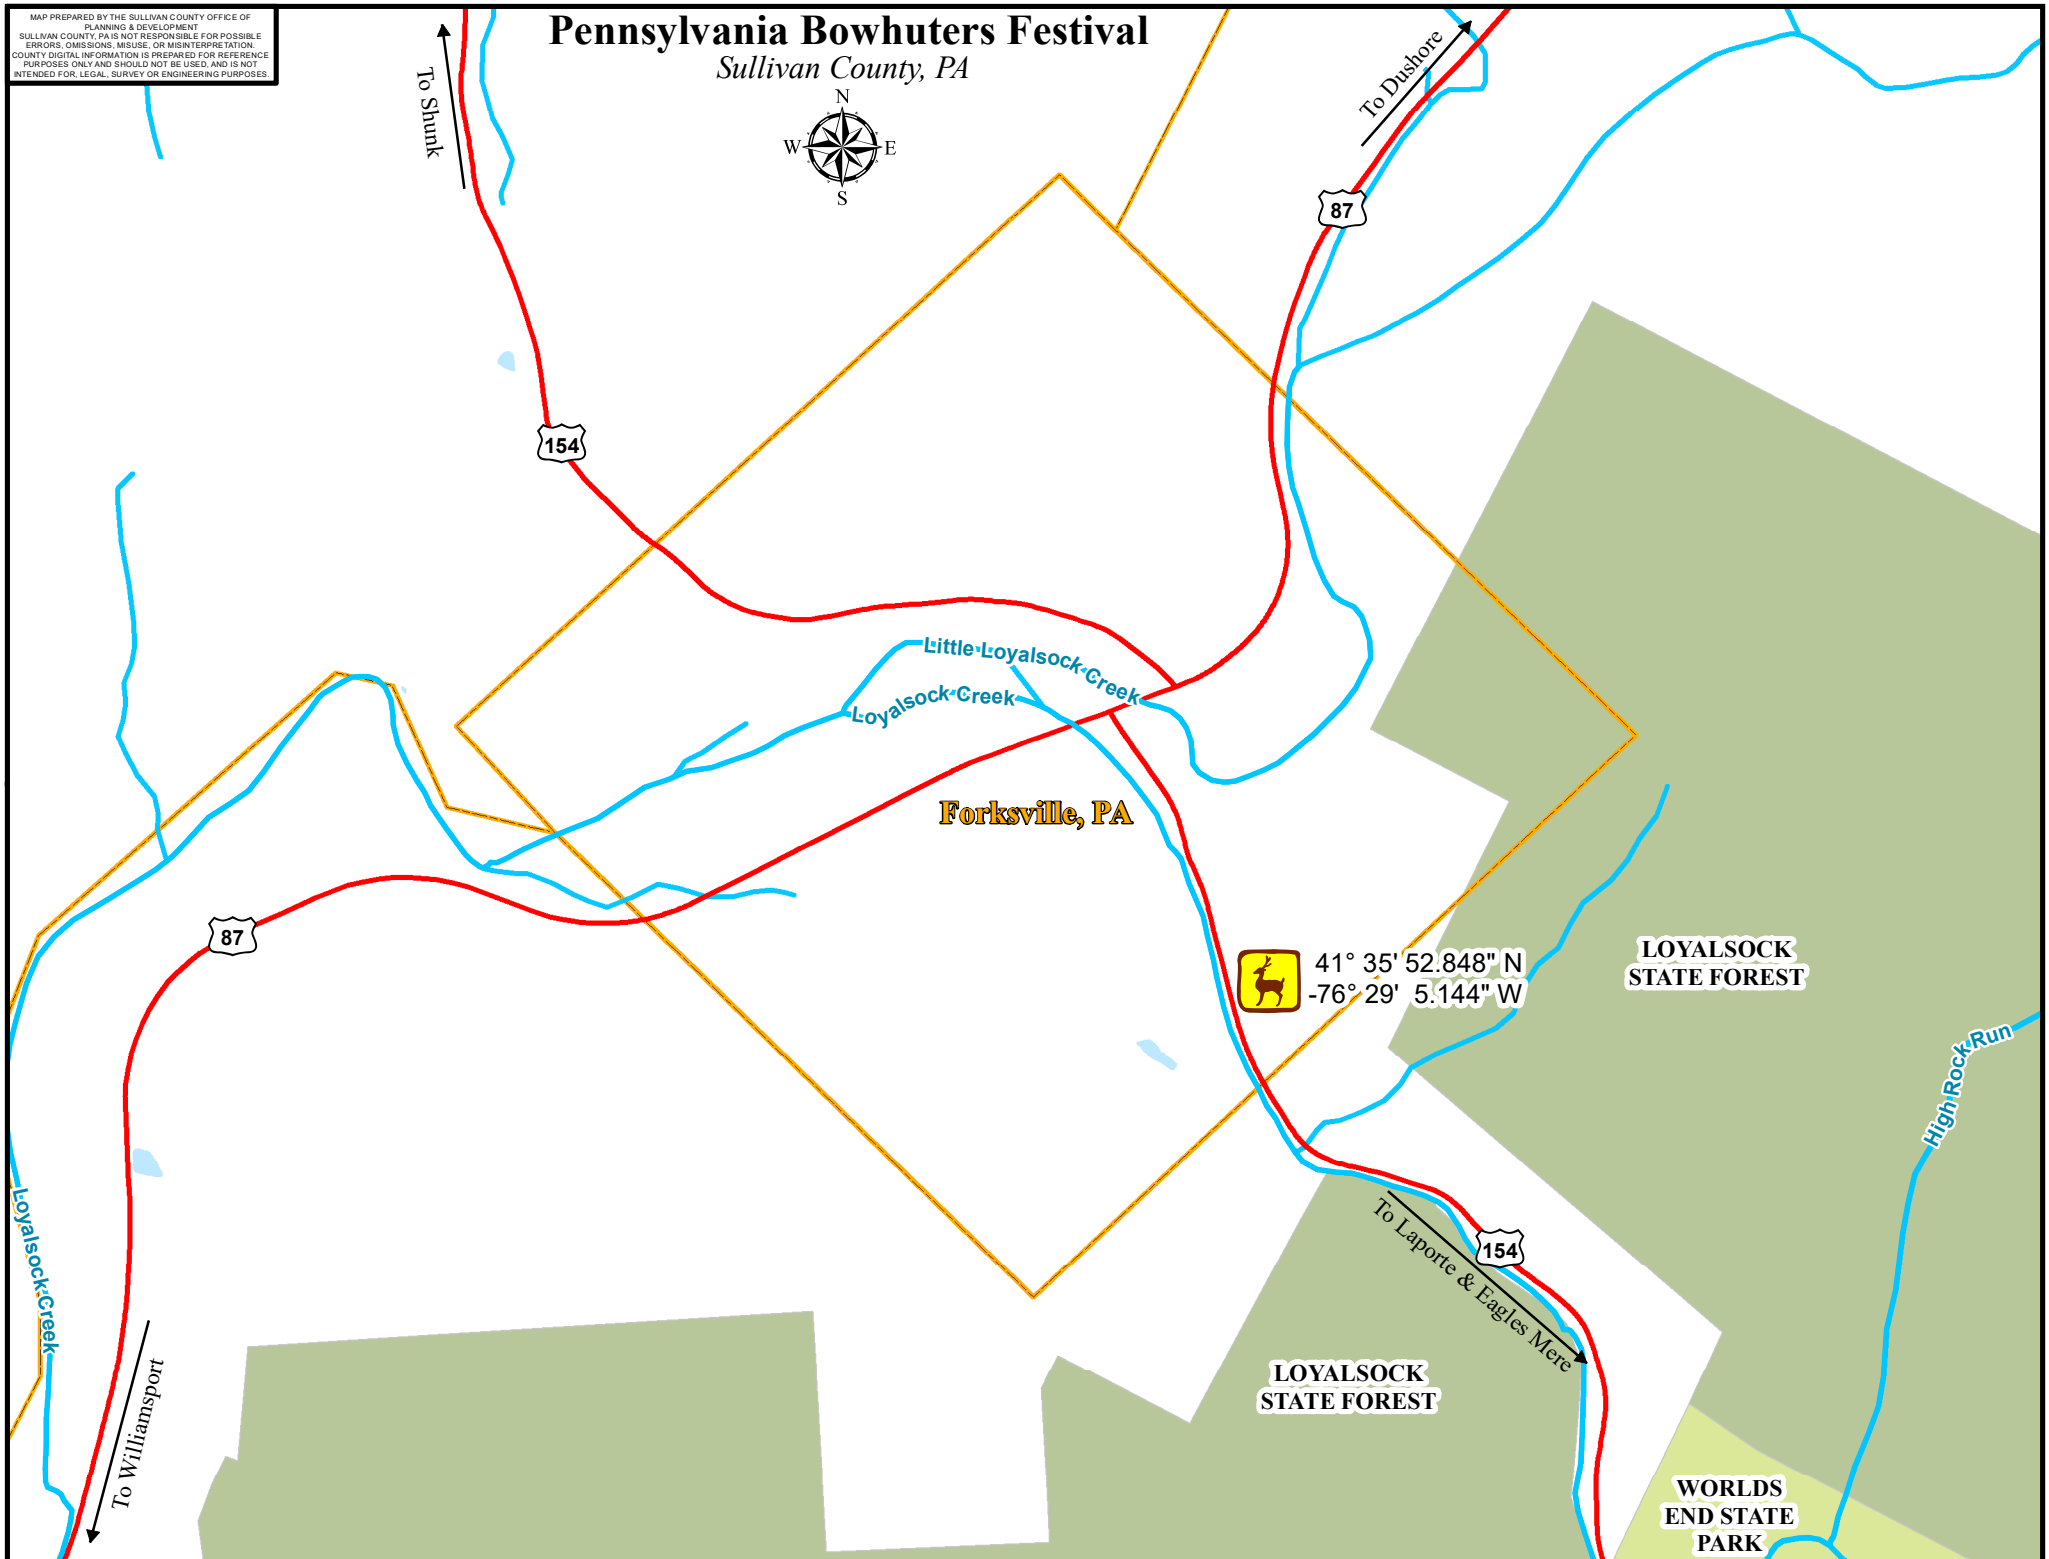

Pennsylvania Bowhunters Festival

Sullivan County, PA

To Shunk

To Dishore

To Williamsport

To Laporte & Eagles Mere

Forksville, PA

LOYALSOCK STATE FOREST

LOYALSOCK STATE FOREST

WORLDS END STATE PARK

High Rock Run

Little Loyalsock Creek
Loyalsock Creek

Loyalsock Creek

41° 35' 52.848" N
-76° 29' 5.144" W

154

87

87

154